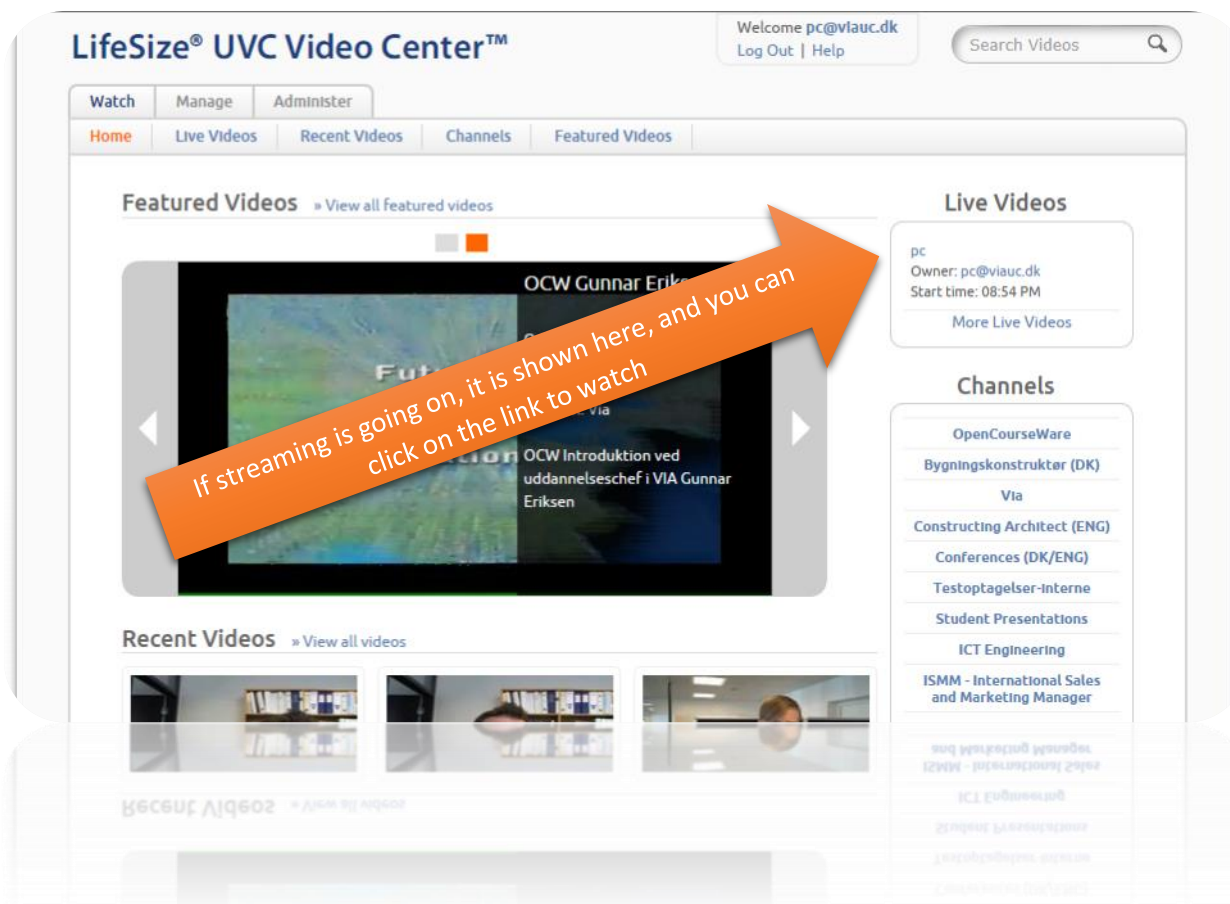

Guideline for watching VIA Videoconference Recordings when streamed online  
The address of VIA Video conferencing server is:

<https://viavideo.via.dk/videos>

From April 2013, VIA transferred to the new server of streamed recordings on LifeSize system and in the autumn, all the recordings will be located on this server as the new platform for video conferencing systems in VIA.

If there is no streaming going on, the field will look like this:

## "Toggle function" in views

Both in streaming and in following recordings, the view can be varied by the so-called "toggle function"

The following 6 views are available by clicking on the button at the bottom right

PC presentation relatively large  
Camera with teacher relatively small

Camera with teacher relatively large  
PC presentation relatively small

PC presentation and camera with teacher equal  
(Presentation to the left)